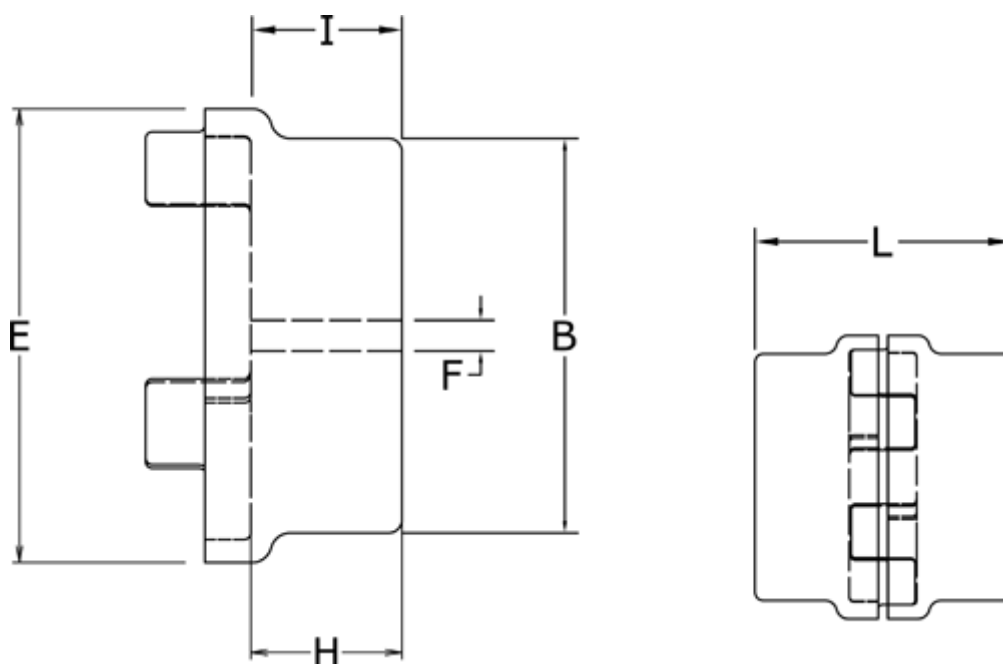

Data Sheet

Article number: 3304042AGG

Description: Coupling hub 42/55A
GG Cast iron, Predrilled

Measures

B	= 75
E	= 95
F	= -
H	= 50
I	= -
L	= 126
Max. bore mm	= 42